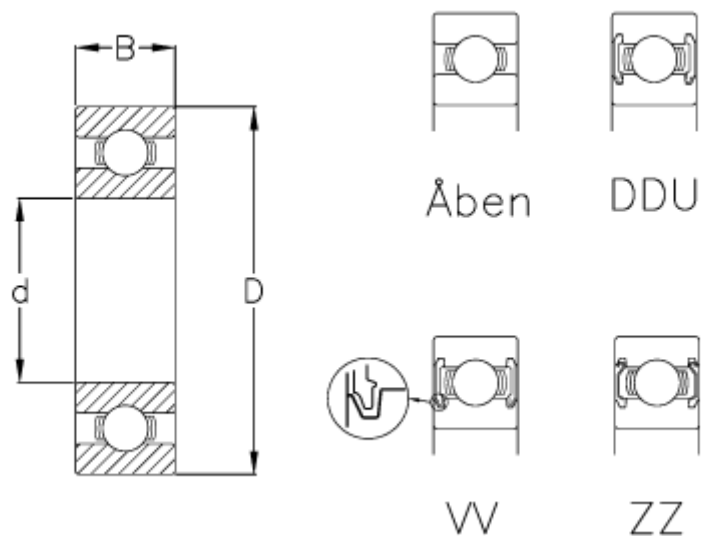

# Data Sheet

Article number: 570103000901

Description: NSK Bearing 6906 CM

Note: Open

## Measures

= 6906

$B = 9$

$d = 30$

$D = 47$